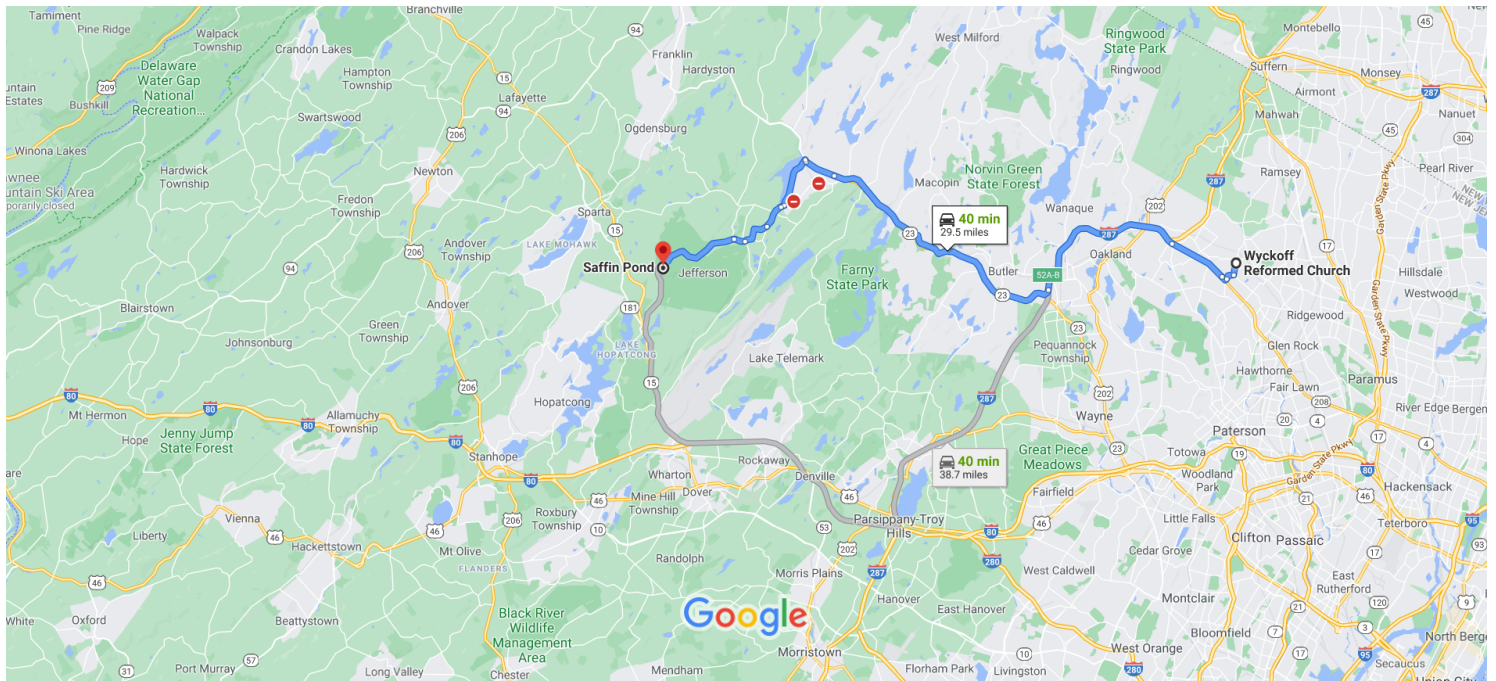

Wyckoff Reformed Church to Weldon Brook Lake, Jefferson, NJ 07849

Drive 29.5 miles, 40 min

Map data ©2021 Google 2 mi

Wyckoff Reformed Church

580 Wyckoff Ave, Wyckoff, NJ 07481

Continue to NJ-208 N

- 2 min (1.1 mi)
- ↑ 1. Head south on Wyckoff Ave toward Hartung Dr
  0.5 mi
2. Turn right onto Russell Ave
  0.3 mi
- ↷ 3. Slight right
  0.3 mi

Take I-287 S and NJ-23 N to Paterson Hamburg Turnpike in West Milford

- 22 min (19.3 mi)
- ⤴ 4. Merge onto NJ-208 N
  2.3 mi
- ↘ 5. Use the left 3 lanes to merge onto I-287 S toward Oakland/Morristown
  6.6 mi
- ↘ 6. Take exit 52A-B to merge onto NJ-23 N toward Butler
  3.3 mi
- 📍 Pass by Sherwin-Williams Paint Store (on the right in 3.3 mi)
- 10.4 mi